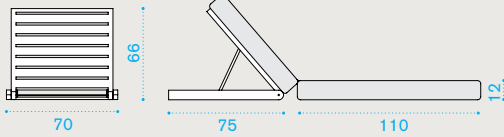

Sandy

Material

Natural
Teak

Ethitex
White

Sandy - backrest

● SYSHT1

Backrest, teak

● SYCUSHE52

Mattress, dove grey ethitex
H 12 D 61 L 190

 → 7  |  → 1  H 11 D 86 L 77  → 9