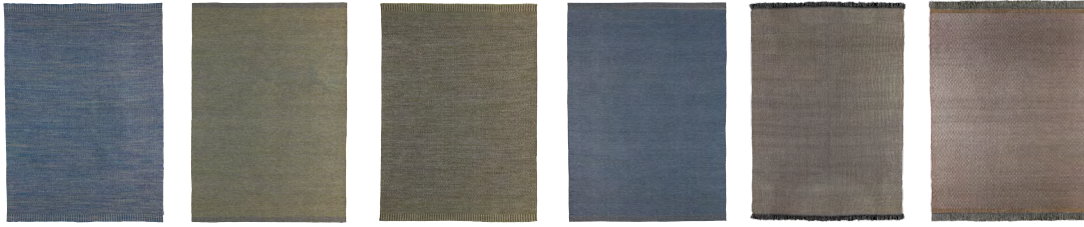

Malindi / Goa / Coimbra / Petra

Collection composed of: rug.

Material

Malindi
Blue
Indigo

Malindi
Green
Seaweed

Material

Goa
Blue
Indigo

Goa
Green
Seaweed

Material

Coimbra
Coconut

Petra
Clay / Terracotta

Malindi

Item

 MLTAPP81

Description

Blue indigo