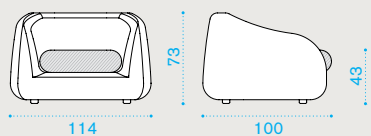

Lounge armchair

→ 32 | → 1 H 79 D 104 L 115 → 36

- PHPOW20   Bark
- PHPOW21   White

- PHCUPOA1   Cushion (seat+back), ivory
- PHCUPOA12   Cushion (seat+back), dove grey
- COVER163   Rain cover 115 x 101 h72