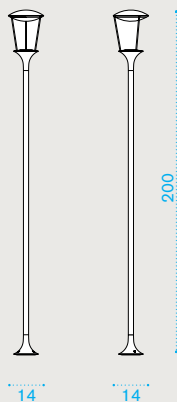

Pharos — design by Luca Nichetto

Material

Aluminium
Dark Grey
die-cast

Lamp post H 140

Item	Description
● PHLAM2DG	Dark grey

Ⓜ → 4 📦 → pole 📦 H 98 D 6 L 6 📦 → lighting fixture 📦 H 50 D 25 L 30 Ⓜ → 5

Electrical information **CE** IP65 LED 230 Vac 15W - 3000° K - 1500 lumen ENERGETIC CLASS: A

Lamp post H 200

● PHLAM1DG	Dark grey
------------	-----------

Ⓜ → 4,5 📦 → pole 📦 H 158 D 6 D 6 📦 → lighting fixture 📦 H 50 D 25 L 30 Ⓜ → 5,5

Electrical information **CE** IP65 LED 230 Vac 15W - 3000° K - 1500 lumen ENERGETIC CLASS: A

Technical info

Wall lamp **NEW**

Item

● PHLAWDG

Description

Dark grey

 → 4  |  → 1  lighting H 50 D 25 L 30  bracket H 20 D 15 L 25  → 5

Electrical information   IP65 LED 230 Vac 15W - 3000° K - 1500 lumen ENERGETIC CLASS: A

Base plate **NEW**

● PHBALADG

Base plate for pharos lamp posts,
dark grey

 → 9  |  → 1  H 5 D 43 L 43  → 10