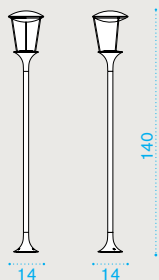

Pharos — design by Luca Nichetto

Material

Aluminium
Dark Grey
die-cast

Lamp post H 140

Item	Description
● PHLAM2DG	Dark grey

Ⓜ → 4 📦 → pole 📦 H 98 D 6 L 6 📦 → lighting fixture 📦 H 50 D 25 L 30 Ⓜ → 5

Electrical information **CE** IP65 LED 230 Vac 15W - 3000° K - 1500 lumen ENERGETIC CLASS: A

Lamp post H 200

● PHLAM1DG	Dark grey
------------	-----------

Ⓜ → 4,5 📦 → pole 📦 H 158 D 6 D 6 📦 → lighting fixture 📦 H 50 D 25 L 30 Ⓜ → 5,5

Electrical information **CE** IP65 LED 230 Vac 15W - 3000° K - 1500 lumen ENERGETIC CLASS: A

Technical info

Wall lamp **NEW**

Item

● PHLAWDG

Description

Dark grey

 → 4  |  → 1  lighting H 50 D 25 L 30  bracket H 20 D 15 L 25  → 5

Electrical information   IP65 LED 230 Vac 15W - 3000° K - 1500 lumen ENERGETIC CLASS: A

Base plate **NEW**

● PHBALADG

Base plate for pharos lamp posts,
dark grey

 → 9  |  → 1  H 5 D 43 L 43  → 10