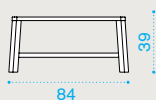

#### Description

Pickled teak

Teak

 → 8,5 |  |  → 1  H 22 D 60 L 63  → 11,5

### Petit club - rectangular coffee table 84x54 with removable tray

PCTCRT5

PCTCRT1

Pickled teak

Teak

 → 10 |  |  → 1  H 24 D 58 L 92  → 13,5