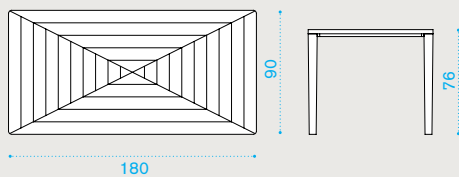

Friends

Material

Pickled Teak Natural Teak

Square dining table 90x90

→ 19 → 4 | → 1 H 17 D 101 L 98 → 23

Item

Description

- FDTPQT5 Pickled teak
 - FDTPQT1 Teak
-
- COVER124 Rain cover 91 x 91 h75

Rectangular dining table 180x90

→ 29 → 6-8 | → 1 H 14 D 98 L 190 → 36

- FDTPRT5 Pickled teak
 - FDTPRT1 Teak
-
- COVER118 Rain cover 181 x 91 h75