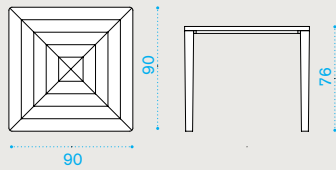

Friends

Material

Pickled Teak Natural Teak

Square dining table 90x90

→ 19 → 4 | → 1 H 17 D 101 L 98 → 23

Item

Description

- FDTPQT5 Pickled teak
 - FDTPQT1 Teak
-
- COVER124 Rain cover 91 x 91 h75

Rectangular dining table 180x90

→ 29 → 6-8 | → 1 H 14 D 98 L 190 → 36

- FDTPRT5 Pickled teak
 - FDTPRT1 Teak
-
- COVER118 Rain cover 181 x 91 h75