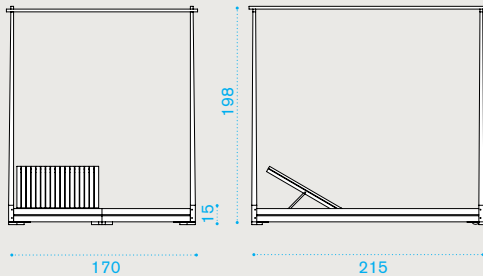

Lounge bed with curtains

Item

Description

 EZALT1S00T1	Teak + stainless steel + curtains
 EZCUALA1	Set of 2 mattresses, ivory, 2x H 8,5 D 76 L 198
 EZCUALA12	Set of 2 mattresses, dove grey, 2x H 8,5 D 76 L 198

 → 91   | 2x  → 1 sun lounger  H 19 D 88 L 222  → 86  → 1 canopy poles  H 21 D 28 L 222  → 21

Sun lounger

 EZLES00T1 Teak + stainless steel

 EZCULEA1	Mattress, ivory, H 8,5 D 76 L 198
 EZCULEA12	Mattress, grey, H 8,5 D 76 L 198
 COVER138	Rain cover 211 x 81 h20