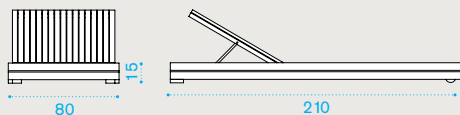

Lounge bed with curtains

Item

Description

 EZALT1S00T1	Teak + stainless steel + curtains
 EZCUALA1	Set of 2 mattresses, ivory, 2x H 8,5 D 76 L 198
 EZCUALA12	Set of 2 mattresses, dove grey, 2x H 8,5 D 76 L 198

 → 91   | 2x  → 1 sun lounger  H 19 D 88 L 222  → 86  → 1 canopy poles  H 21 D 28 L 222  → 21

Sun lounger

 EZLES00T1 Teak + stainless steel

 EZCULEA1	Mattress, ivory, H 8,5 D 76 L 198
 EZCULEA12	Mattress, grey, H 8,5 D 76 L 198
 COVER138	Rain cover 211 x 81 h20