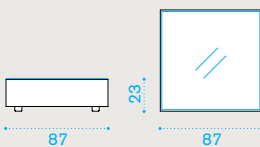

CBCUDMCA12 Cushion (seat+back), dove grey

COVER159 Rain cover 72 x 88 h67

Square coffee table 87x87 with glass

→ 17,5 | → 1 H 33 D 96 L 96 → 20,5

CBTCQW20 Bark

CBTCQW21 White

COVER114 Rain cover 91 x 91 h23

Rectangular coffee table 120x80 with glass

→ 22 | → 1 H 33 D 129 L 91 → 25

CBTCRW20 Bark

CBTCRW21 White

COVER115 Rain cover 121 x 91 h23

Cube

Material

Etwick
Bark