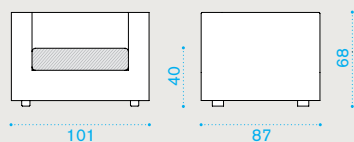

Cube

Material

Etwick Bark Etwick White

Fabrics

Acrylic Ivory Acrylic Dove Grey

3 seater sofa

→ 41,5 | → 1 H 72 D 90 L 204 → 52

Item

Description

- CBD3W20 Bark
- CBD3W21 White

- CBCUD3A1 Cushion (seat+2 back), ivory
- CBCUD3A12 Cushion (seat+2 back), dove grey
- COVER158 Rain cover 201 x 88 h67

Lounge armchair

→ 24,5 | → 1 H 72 D 90 L 103 → 28,5