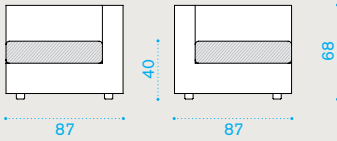

Description

- CBD3W20 Bark
- CBD3W21 White

- CBCUD3A1 Cushion (seat+2 back), ivory
- CBCUD3A12 Cushion (seat+2 back), dove grey
- COVER158 Rain cover 201 x 88 h67

Lounge armchair

→ 24,5 | → 1 H 72 D 90 L 103 → 28,5

- CBPOW20 Bark
- CBPOW21 White

- CBCUPOA1 Cushion (seat+back), ivory
- CBCUPOA12 Cushion (seat+back), dove grey
- COVER119 Rain cover 102 x 88 h67

Pouf module

→ 9 | → 1 H 42 D 96 L 96 → 13

- CBPUW20 Bark
- CBPUW21 White

- CBCUPUA1 Cushion, ivory
- CBCUPUA12 Cushion, dove grey
- COVER113 Rain cover 90 x 90 h35

Technical info

Corner module

→ 23,5 | → 1 H 72 D 90 L 103 → 25,5

Item

Description

CBDMAUW20 Bark

CBDMAUW21 White