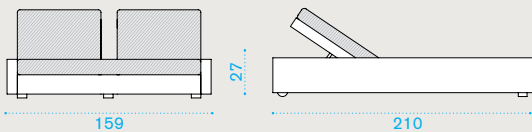

Rectangular coffee table 120x80 with glass

→ 22 | → 1 H 33 D 129 L 91 → 25

CBTCRW20 Bark

CBTCRW21 White

COVER115 Rain cover 121 x 91 h23

Cube

Material

Etwick
Bark

Etwick
White

Fabrics

Acrylic
Ivory

Acrylic
Dove Grey

Sunbed

→ 39,5 | | | → 1 H 33 D 86 L 216 → 43

Item

Description

- CBLEW20 Bark
- CBLEW21 White
- CBCULEA1 Mattress, ivory,
H 10 D 64 L 205
- CBCULEA12 Mattress, dove grey,
H 10 D 64 L 205
- COVER160 Rain cover 211 x 82 h26

Double sunbed

→ 68 | | | → 1 H 37 D 165 L 216 → 77,5