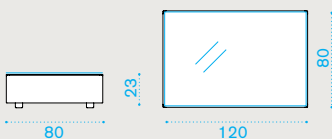

CBCUDMCA12 Cushion (seat+back), dove grey

COVER159 Rain cover 72 x 88 h67

Square coffee table 87x87 with glass

→ 17,5 | → 1 H 33 D 96 L 96 → 20,5

CBTCQW20 Bark

CBTCQW21 White

COVER114 Rain cover 91 x 91 h23

Rectangular coffee table 120x80 with glass

→ 22 | → 1 H 33 D 129 L 91 → 25

CBTCRW20 Bark

CBTCRW21 White

COVER115 Rain cover 121 x 91 h23

Cube

Material

Etwick
Bark