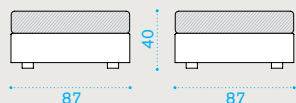

Cube

Material

Etwick Bark Etwick White

Fabrics

Acrylic Ivory Acrylic Dove Grey

3 seater sofa

→ 41,5 | → 1 H 72 D 90 L 204 → 52

Item

Description

- CBD3W20 Bark
- CBD3W21 White

- CBCUD3A1 Cushion (seat+2 back), ivory
- CBCUD3A12 Cushion (seat+2 back), dove grey
- COVER158 Rain cover 201 x 88 h67

Lounge armchair

→ 24,5 | → 1 H 72 D 90 L 103 → 28,5

- CBPOW20 Bark
- CBPOW21 White

- CBCUPOA1 Cushion (seat+back), ivory
- CBCUPOA12 Cushion (seat+back), dove grey
- COVER119 Rain cover 102 x 88 h67

Pouf module

→ 9 | → 1 H 42 D 96 L 96 → 13

- CBPUW20 Bark
- CBPUW21 White