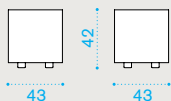

Etwick
White

Fabrics

Acrylic
Ivory

Acrylic
Dove Grey

Sunbed

→ 39,5 | | | → 1 H 33 D 86 L 216 → 43

Item

Description

- CBLEW20 Bark
- CBLEW21 White
- CBCULEA1 Mattress, ivory,
H 10 D 64 L 205
- CBCULEA12 Mattress, dove grey,
H 10 D 64 L 205
- COVER160 Rain cover 211 x 82 h26

Double sunbed

→ 68 | | | → 1 H 37 D 165 L 216 → 77,5

- CBLDW20 Bark
- CBLDW21 White
- CBCULDA1 Mattress, ivory,
H 10 D 128 L 205
- CBCULDA12 Mattress, dove grey,
H 10 D 128 L 205
- COVER161 Rain cover 211 x 163 h26

Footstool

→ 5,2 | → 1 H 47 D 48 L 48 → 7,5