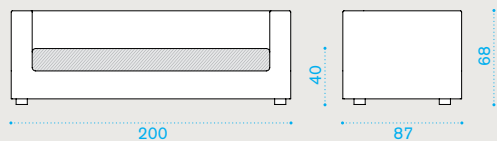

Cube

Material

Etwick Bark Etwick White

Fabrics

Acrylic Ivory Acrylic Dove Grey

3 seater sofa

→ 41,5 | → 1 H 72 D 90 L 204 → 52

Item

Description

- CBD3W20 Bark
- CBD3W21 White

- CBCUD3A1 Cushion (seat+2 back), ivory
- CBCUD3A12 Cushion (seat+2 back), dove grey
- COVER158 Rain cover 201 x 88 h67

Lounge armchair

→ 24,5 | → 1 H 72 D 90 L 103 → 28,5