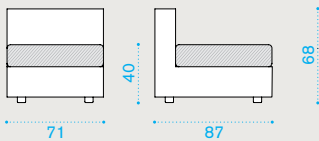

→ 19 | → 1 H 72 D 90 L 73 → 23,5

CBDMCW20 Bark

CBDMCW21 White

CBCUDMCA1 Cushion (seat+back), ivory

CBCUDMCA12 Cushion (seat+back), dove grey

COVER159 Rain cover 72 x 88 h67

Square coffee table 87x87 with glass