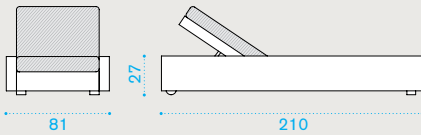

Rectangular coffee table 120x80 with glass

→ 22 | → 1 H 33 D 129 L 91 → 25

CBTCRW20 Bark

CBTCRW21 White

COVER115 Rain cover 121 x 91 h23

Cube

Material

Etwick
Bark

Etwick
White

Fabrics

Acrylic
Ivory

Acrylic
Dove Grey

Sunbed

→ 39,5 | | | → 1 H 33 D 86 L 216 → 43

Item

Description

- CBLEW20 Bark
- CBLEW21 White
- CBCULEA1 Mattress, ivory,
H 10 D 64 L 205
- CBCULEA12 Mattress, dove grey,
H 10 D 64 L 205
- COVER160 Rain cover 211 x 82 h26

Double sunbed

→ 68 | | | → 1 H 37 D 165 L 216 → 77,5