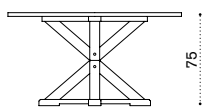

Teak

COVER137

Rain cover Ø 148 h74

Square dining table 140x140

140

140

75

→ 56 → 8