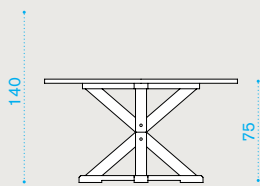

Cronos

Material

Pickled Teak Natural Teak

Round dining table Ø 147

Ø 147

75

⚖️ → 61,5 🪑 → 6-8 📦 → 1 📦 H 34 D 162 L 162 ⚖️ → 81,5

Item

Description

- CSTPTT5 Pickled teak
- CSTPTT1 Teak

- COVER137 Rain cover Ø 148 h74

Square dining table 140x140

140

75

⚖️ → 66 🪑 → 8 📦 → 1 📦 H 34 D 155 L 155 ⚖️ → 86

- CSTPQT1 Teak

- COVER135 Rain cover 141 x 141 h74

Rectangular extendable dining table 220-300x100

220-260-300

75

100

⚖️ → 100 🪑 ↔️ 🪑 → 8-12 📦 → 1 📦 H 51,5 D 121 L 239 ⚖️ → 120

- CSTPRT5 Pickled teak

- CSTPRT1 Teak