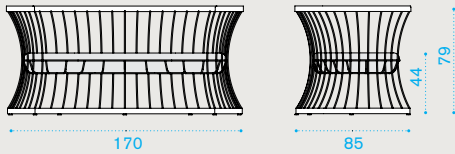

Clessidra

Material

Aluminium
White

Fabrics

Acrylic
Dove Grey

2 seater sofa

→ 18,5 | → 1 H 83 D 88 L 177 → 26

Item

Description

- CLD2D31M Alu. white
- CLCUD2A12 Cushion, (seat+2 back), dove grey

Lounge armchair

→ 8 | → 1 H 83 D 88 L 70 → 12

- CLPOD31M Alu. white
- CLCUPOA12 Cushion, (seat+back), dove grey

Coffee table Ø 63

- CLTCTD31M Alu. white

→ 8 | → 1 H 48 D 70 L 70 → 12