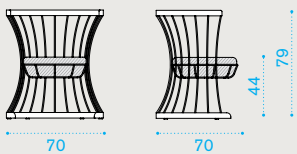

Clessidra

Material

Aluminium
White

Fabrics

Acrylic
Dove Grey

2 seater sofa

→ 18,5 | → 1 H 83 D 88 L 177 → 26

Item

Description

- CLD2D31M Alu. white
- CLCUD2A12 Cushion, (seat+2 back), dove grey

Lounge armchair

→ 8 | → 1 H 83 D 88 L 70 → 12

- CLPOD31M Alu. white
- CLCUPOA12 Cushion, (seat+back), dove grey

Coffee table Ø 63

- CLTCTD31M Alu. white

→ 8 | → 1 H 48 D 70 L 70 → 12