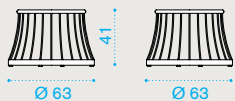

Clessidra

Material

Aluminium
White

Fabrics

Acrylic
Dove Grey

2 seater sofa

→ 18,5 | → 1 H 83 D 88 L 177 → 26

Item

Description

- CLD2D31M Alu. white
- CLCUD2A12 Cushion, (seat+2 back), dove grey

Lounge armchair

→ 8 | → 1 H 83 D 88 L 70 → 12

- CLPOD31M Alu. white
- CLCUPOA12 Cushion, (seat+back), dove grey

Coffee table Ø 63

- CLTCTD31M Alu. white

→ 8 | → 1 H 48 D 70 L 70 → 12