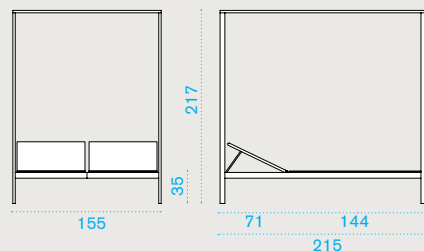

→ 8 | → 1 H 47 D 57 L 57 → 10

AATCQB43M3 Grand hotel, white + metal w.white

COVER309 Rain cover 52 x 52 h40

Technical info

Rectangular coffee table 100x70

→ 16 | → 1 H 47 D 77 L 106 → 21

Item

Description

- AATCRB43M3 Grand hotel, white + metal warmwhite
- COVER310 Rain cover 102 x 72 h40

Sunbed

→ 37 | → 1 H 22 D 85 L 210 → 45

- AALES43M3W21 Grand hotel, w.white + etwick white
- AACULEA25 Mattress, nature white with blue narval piping
- COVER315 Rain cover 207 x 82 h34

Lounge bed with curtains

→ 114 | → 3 sunbed 2x H 22 D 85 L 210 tubes H 15 D 179 L 214 → 136

- AAALB43M3W21 Grand hotel, w.white + etwick white
- AACUALA25 2 mattresses, nature white with blue narval piping