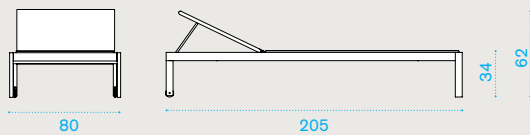

2 seater sofa

→ 21 | → 1 H 80 D 86 L 133 → 37

AAD2S43M3W21 Grand hotel, white + etwick white

AACUD2A25 Cushions (seat+2 back), nature white with blue narval piping

COVER308 Rain cover 126 x 82 h70

Square coffee table 50x50

→ 8 | → 1 H 47 D 57 L 57 → 10

AATCQB43M3 Grand hotel, white + metal w.white

COVER309 Rain cover 52 x 52 h40

Technical info

Rectangular coffee table 100x70

→ 16 | → 1 H 47 D 77 L 106 → 21

Item

Description

- AATCRB43M3 Grand hotel, white + metal warmwhite
- COVER310 Rain cover 102 x 72 h40

Sunbed

→ 37 | → 1 H 22 D 85 L 210 → 45

- AALES43M3W21 Grand hotel, w.white + etwick white
- AACULEA25 Mattress, nature white with blue narval piping
- COVER315 Rain cover 207 x 82 h34