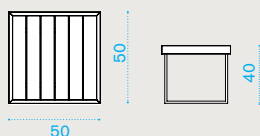

2 seater sofa

→ 21 | → 1 H 80 D 86 L 133 → 37

AAD2S43M3W21 Grand hotel, white + etwick white

AACUD2A25 Cushions (seat+2 back), nature white with blue narval piping

COVER308 Rain cover 126 x 82 h70

Square coffee table 50x50

→ 8 | → 1 H 47 D 57 L 57 → 10

AATCQB43M3 Grand hotel, white + metal w.white

COVER309 Rain cover 52 x 52 h40

Technical info

Rectangular coffee table 100x70

→ 16 | → 1 H 47 D 77 L 106 → 21

Item

Description