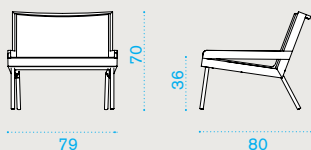

Lounge armchair

→ 14 | → 1 H 77 D 89 L 84 → 21,5

Item

Description

AAPLS43M3W21 Grand hotel, white + etwick white

AACUPLA25 Cushions (seat+back), nature white with blue narval piping

COVER307 Rain cover 81 x 82 h70

2 seater sofa

→ 21 | → 1 H 80 D 86 L 133 → 37

AAD2S43M3W21 Grand hotel, white + etwick white

AACUD2A25 Cushions (seat+2 back), nature white with blue narval piping

COVER308 Rain cover 126 x 82 h70

Square coffee table 50x50

→ 8 | → 1 H 47 D 57 L 57 → 10

AATCQB43M3 Grand hotel, white + metal w.white

COVER309 Rain cover 52 x 52 h40

Technical info

Rectangular coffee table 100x70

→ 16 | → 1 H 47 D 77 L 106 → 21

Item

Description