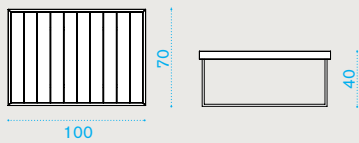

2 seater sofa

→ 21 | → 1 H 80 D 86 L 133 → 37

AAD2S43M3W21 Grand hotel, white + etwick white

AACUD2A25 Cushions (seat+2 back), nature white with blue narval piping

COVER308 Rain cover 126 x 82 h70

Square coffee table 50x50

→ 8 | → 1 H 47 D 57 L 57 → 10

AATCQB43M3 Grand hotel, white + metal w.white

COVER309 Rain cover 52 x 52 h40

Technical info

Rectangular coffee table 100x70

→ 16 | → 1 H 47 D 77 L 106 → 21

Item

Description