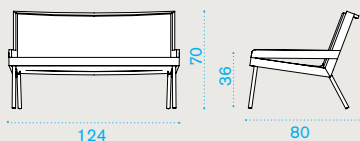

Lounge armchair

→ 14 | → 1 H 77 D 89 L 84 → 21,5

Item

Description

AAPLS43M3W21 Grand hotel, white + etwick white

AACUPLA25 Cushions (seat+back), nature white with blue narval piping

COVER307 Rain cover 81 x 82 h70

2 seater sofa

→ 21 | → 1 H 80 D 86 L 133 → 37

AAD2S43M3W21 Grand hotel, white + etwick white

AACUD2A25 Cushions (seat+2 back), nature white with blue narval piping

COVER308 Rain cover 126 x 82 h70

Square coffee table 50x50

→ 8 | → 1 H 47 D 57 L 57 → 10

AATCQB43M3 Grand hotel, white + metal w.white

COVER309 Rain cover 52 x 52 h40

Technical info

Rectangular coffee table 100x70

→ 16 | → 1 H 47 D 77 L 106 → 21

Item

Description