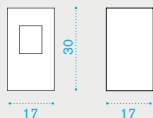

Step — design by Niccolò Grassi

Material

Terracotta

Red Earth

Moss Green

Mud Grey

Square path lamp

 → 9 |  → 1  H 35 D 26 L 25  → 9,5

Electrical information   IP44 1 x GU10 MAX 13W

FL 220–240V. ENERGETIC CLASS: E ≥ A++ (Bulb not included, depends on the bulb used) according to European regulations

Item

Description

	STLAC67	Moss green
	STLAC66	Mud grey
	STLAC65	Red earth
	STLAC64	Terracotta