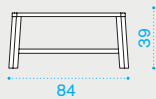

#### Description

Pickled teak

Teak

→ 8,5 | | → 1 H 22 D 60 L 63 → 11,5

### Petit club - rectangular coffee table 84x54 with removable tray

● PCTCRT5

● PCTCRT1

Pickled teak

Teak

→ 10 | | → 1 H 24 D 58 L 92 → 13,5