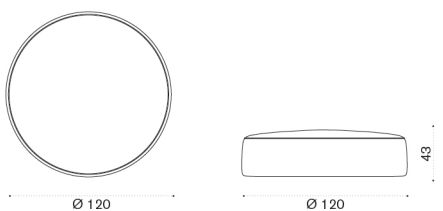

→ 29 | 1 box 125X125X46H 33 Kg

	ISPUTPP2201-7701	Dharma 200-700 white
	ISPUTPP4402-1102	Dharma 400-100 sage green
	COVER737	Rain cover Ø120x h38