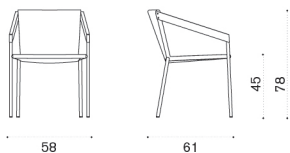

AASES51T1R1RCD

Description

Metal + Teak + rope grey

Metal + Teak + rope light grey / olive green

Metal + Teak + rope light grey / dark grey

COVER804

Rain cover 61x64 h78

1 box 62X77X97H 32 Kg